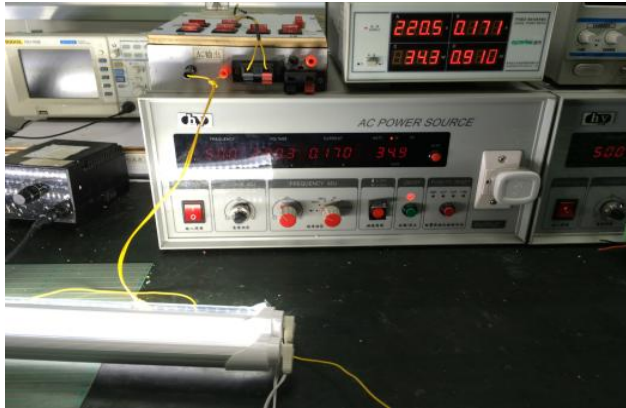

**2pcs 120cm 18w T8 LED tube working without inductive ballast, output is 34.30w**

**2pcs 120cm 18w T8 LED tube working with inductive ballast, output is 37.20w**